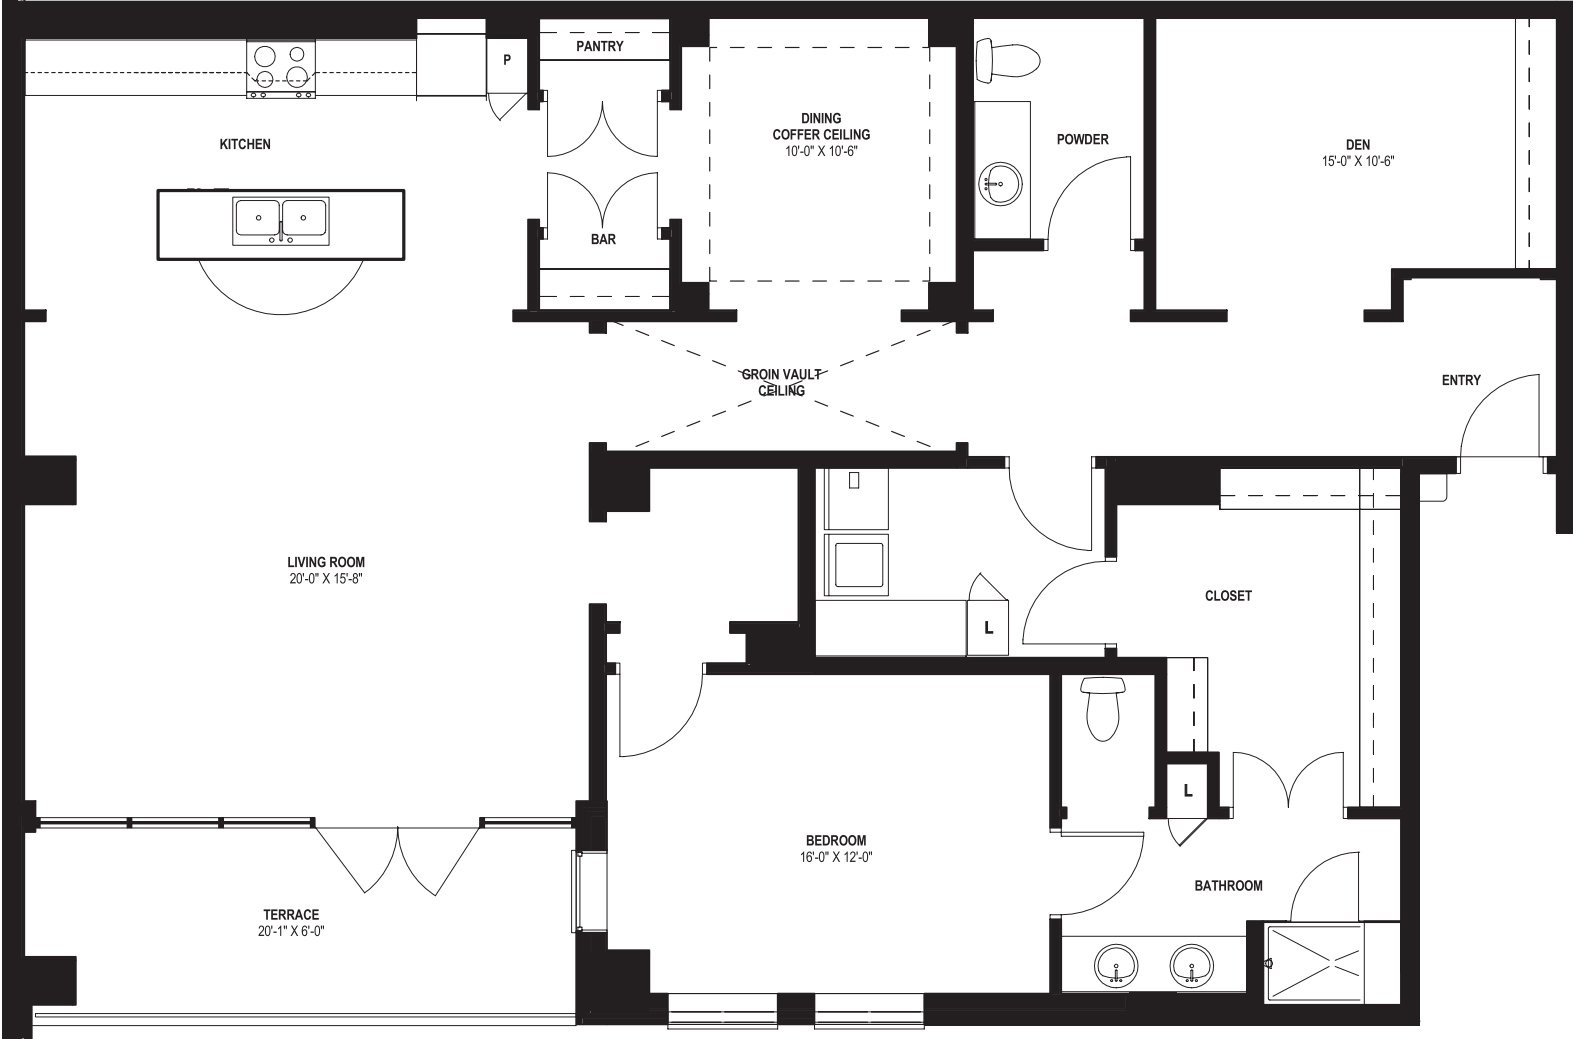

KENSINGTON TOWER CUSTOM

1BR/1.5BA & DEN | 1,700 SQFT.

(Actual room dimensions may vary slightly.)