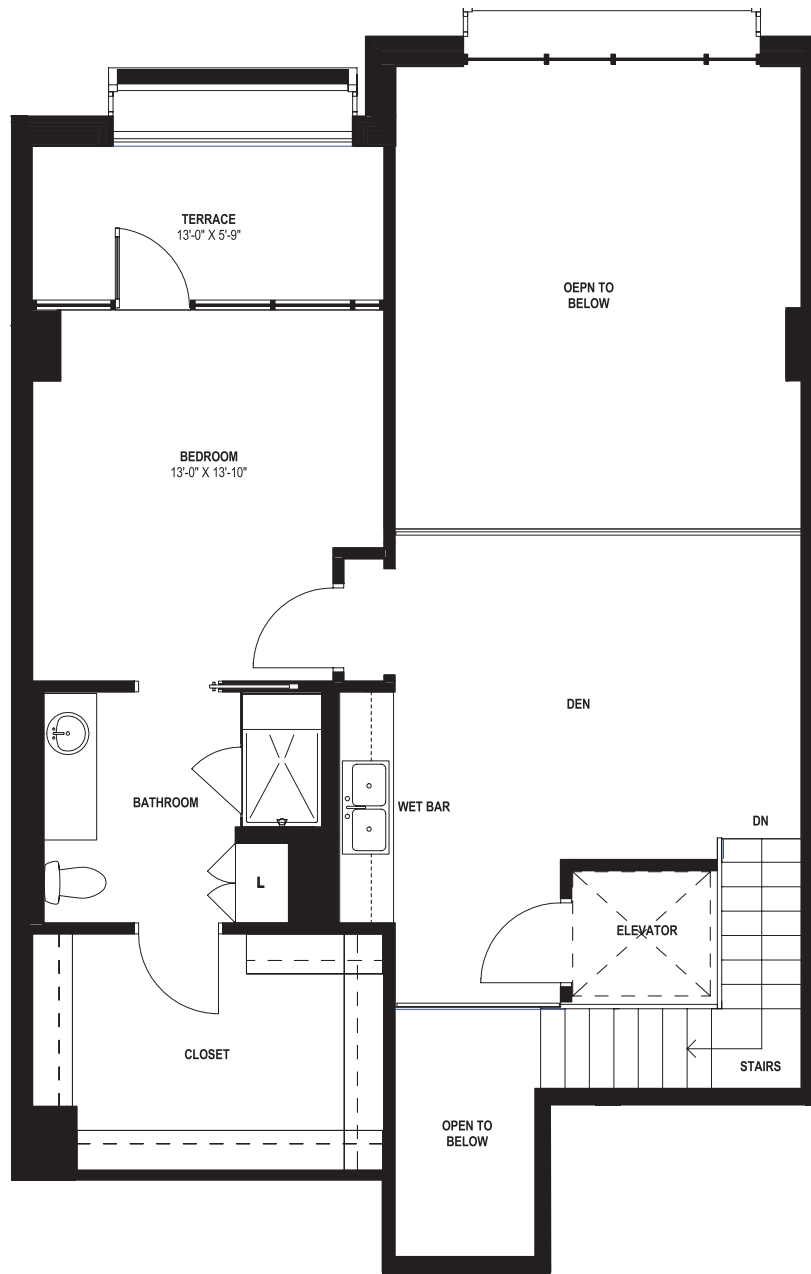

THE ADDINGTON
2BR/2.5BA & DEN
1,985 SQFT.

(Actual room dimensions may vary slightly.)