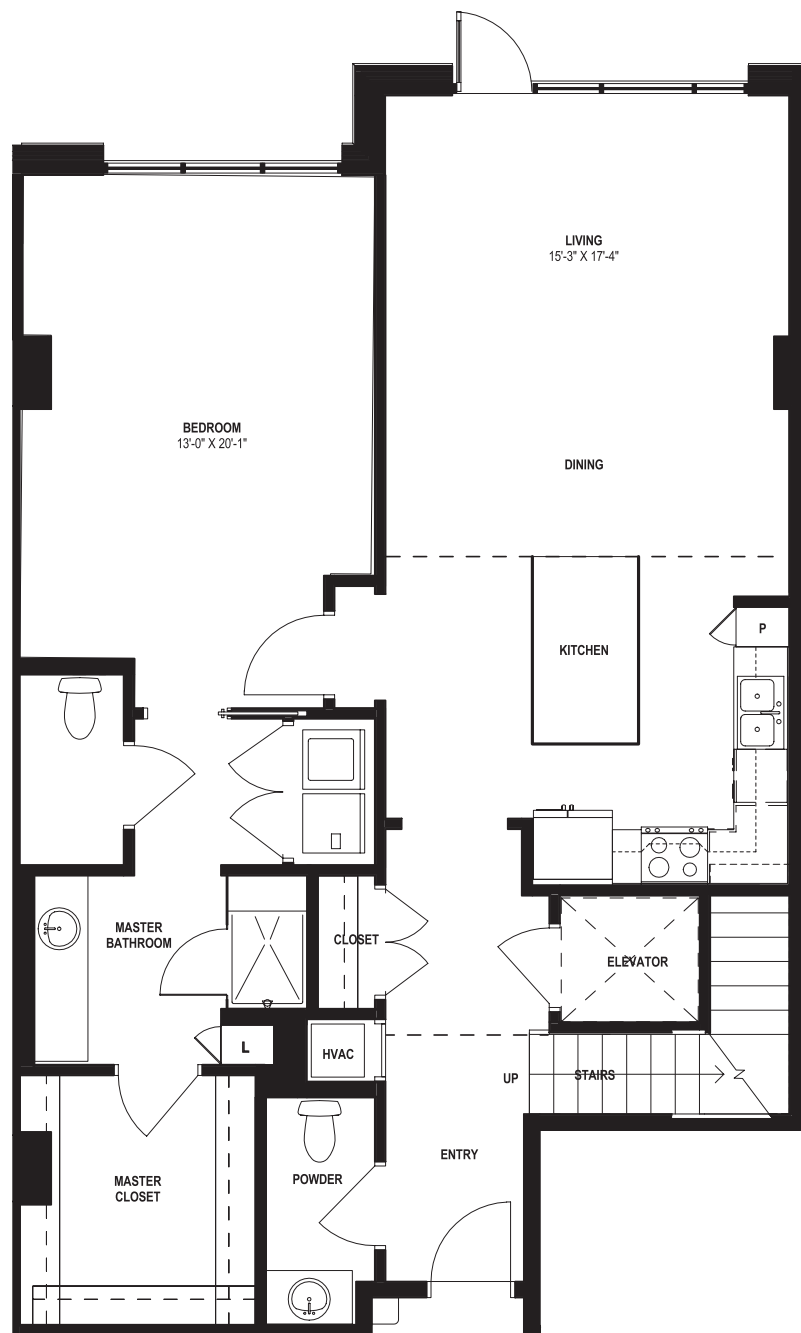

THE ADDINGTON
2BR/2.5BA & DEN
1,985 SQFT.

(Actual room dimensions may vary slightly.)