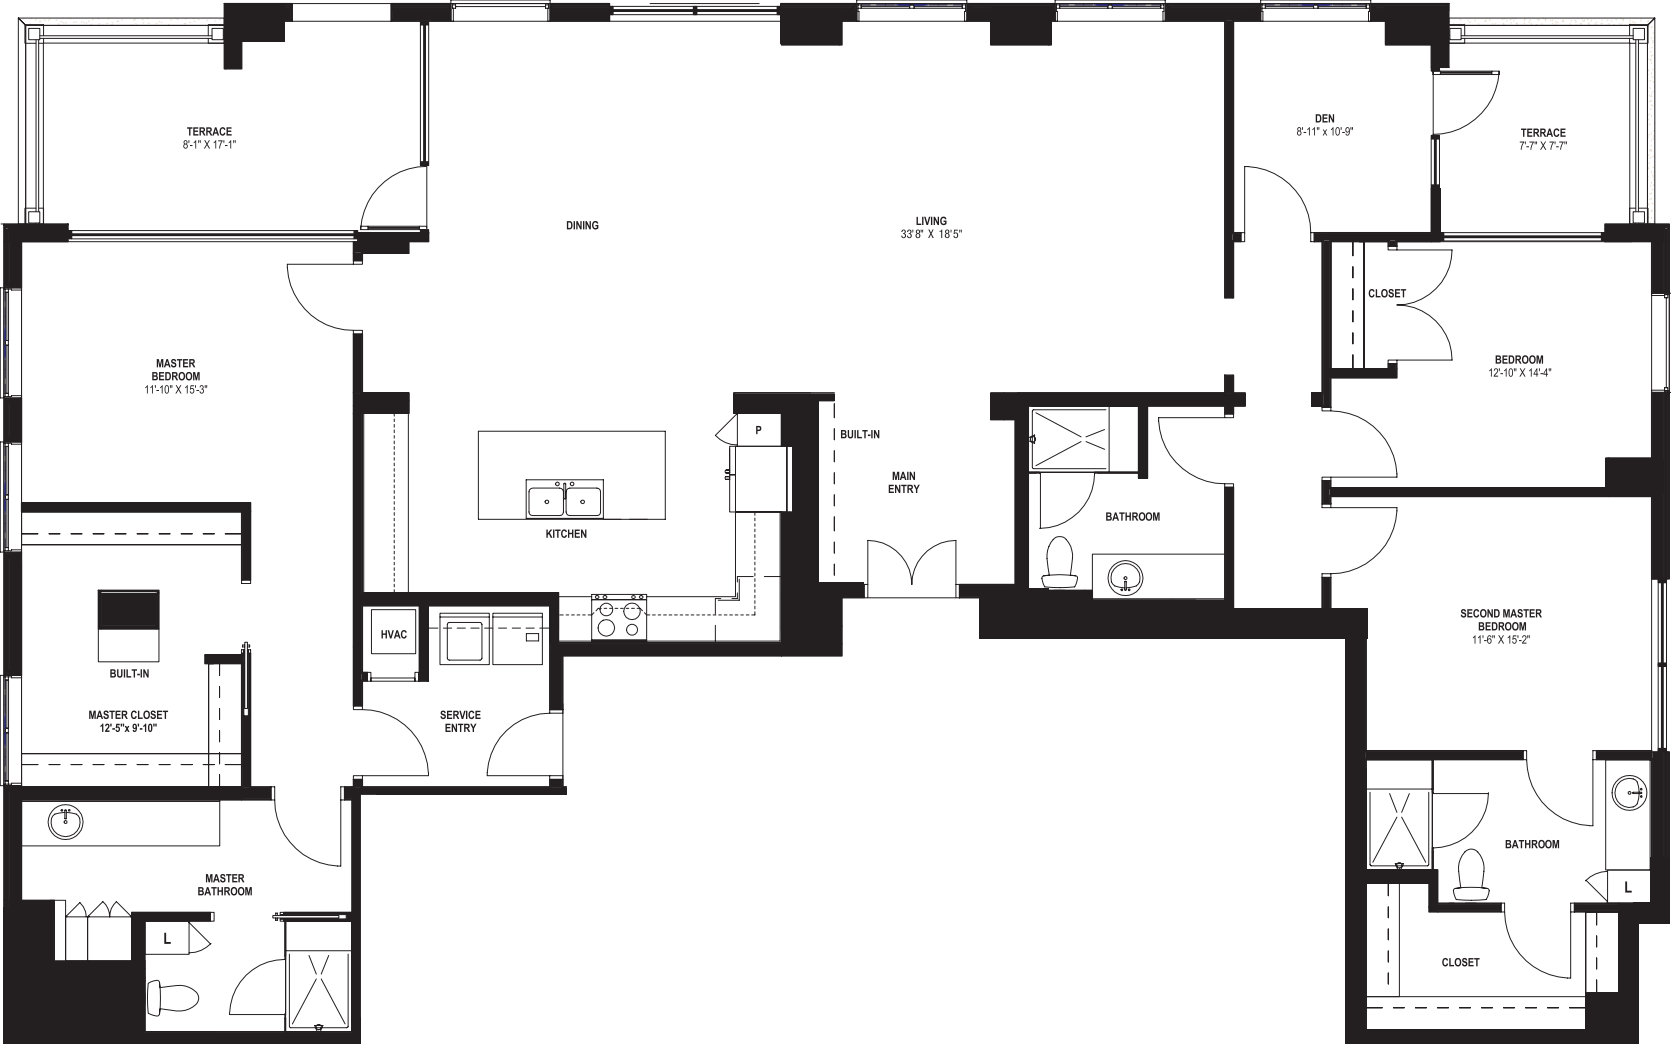

THE BISHOP

3BR/3BA & DEN | 2,275 SQFT.

(Actual room dimensions may vary slightly.)