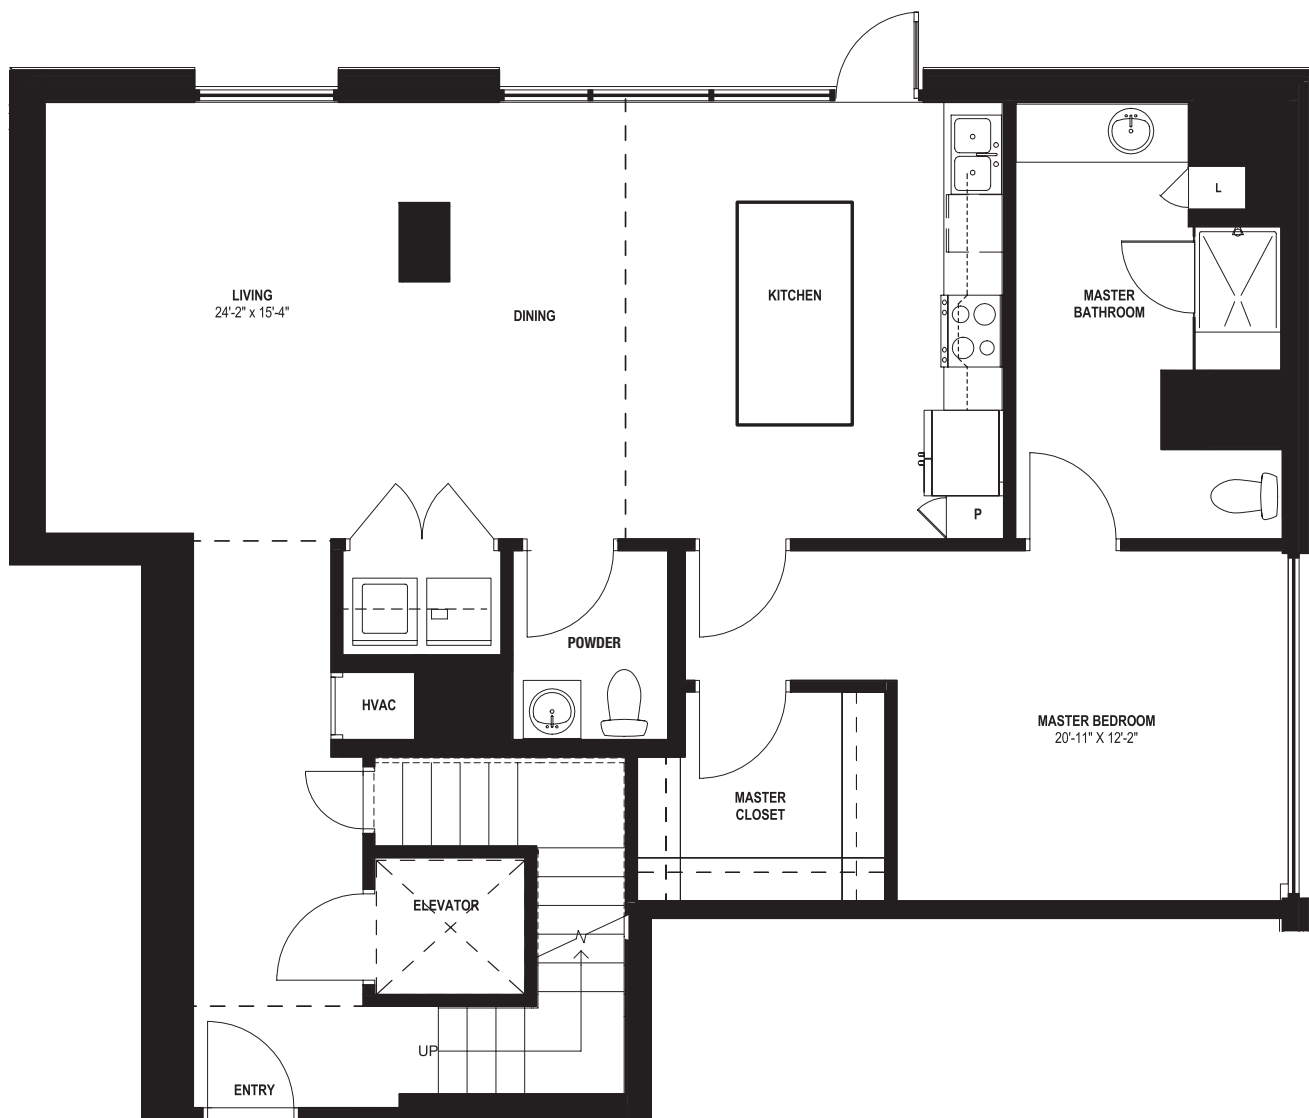

**THE CHATSWORTH**  
2BR/2.5BA & DEN  
1,965 SQFT.

*(Actual room dimensions may vary slightly.)*