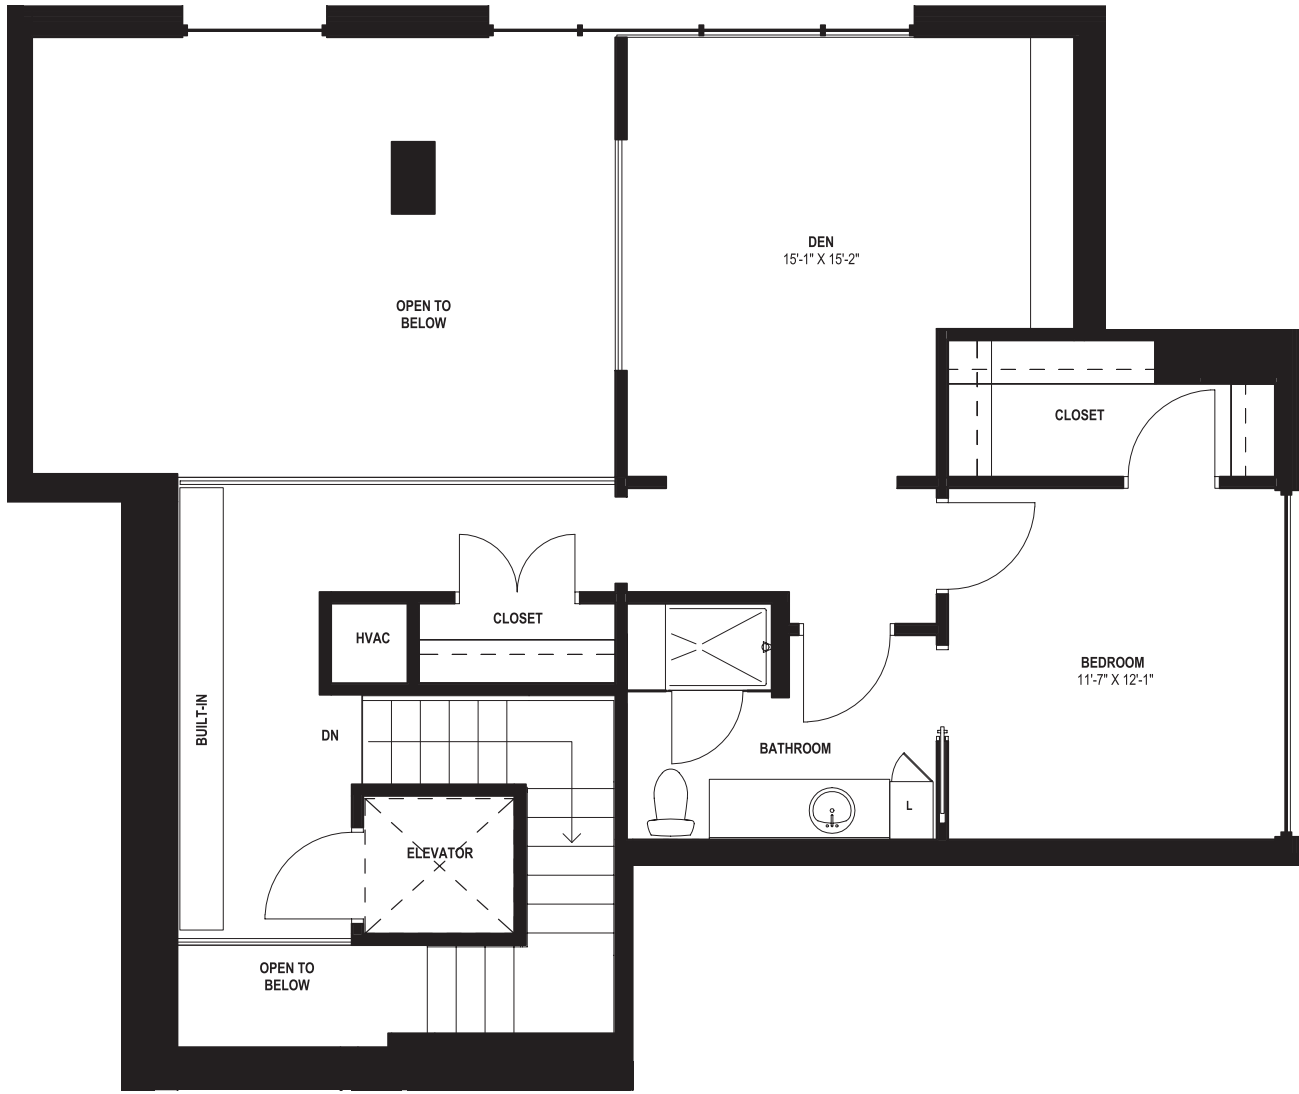

**THE CHATSWORTH**  
2BR/2.5BA & DEN  
1,965 SQFT.

*(Actual room dimensions may vary slightly.)*