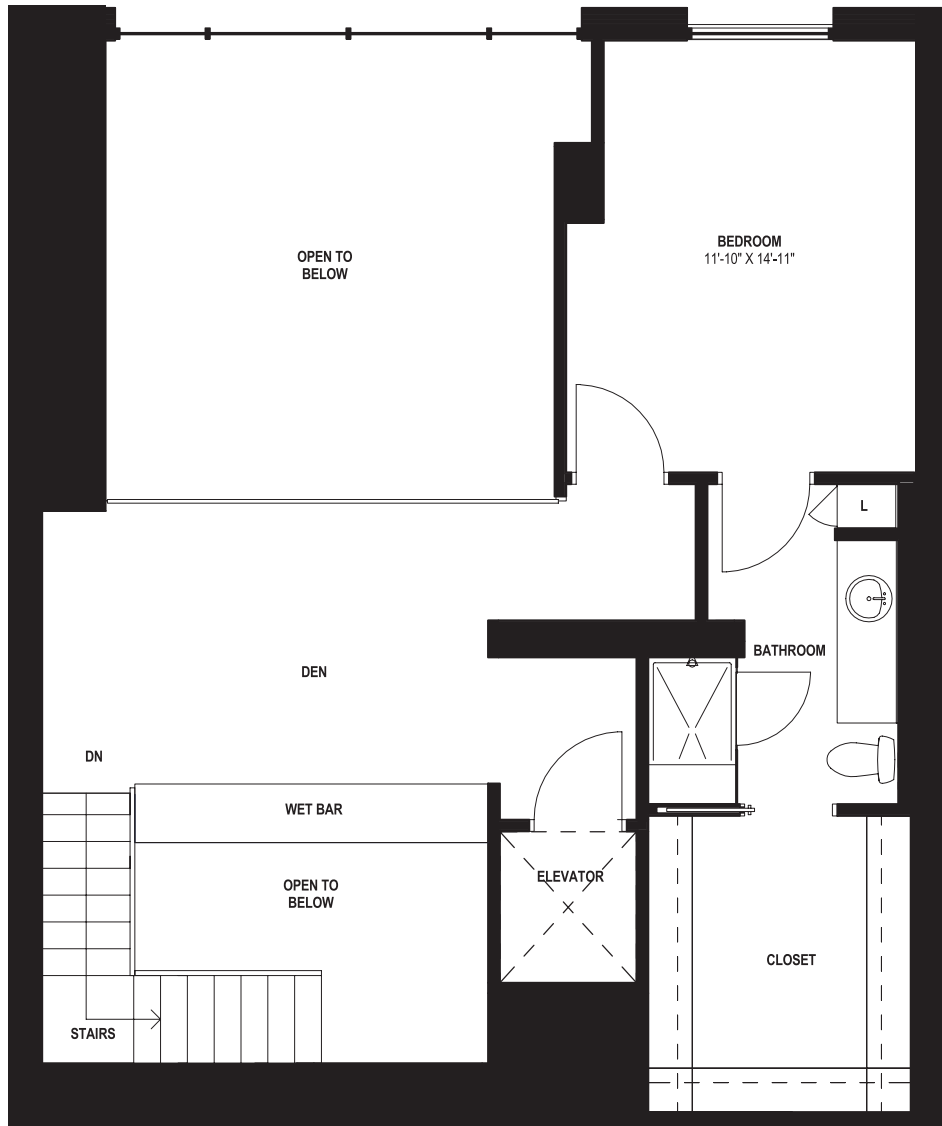

THE LAMBETH
 3BR/3BA & DEN
 2,080 SQFT.

(Actual room dimensions may vary slightly.)