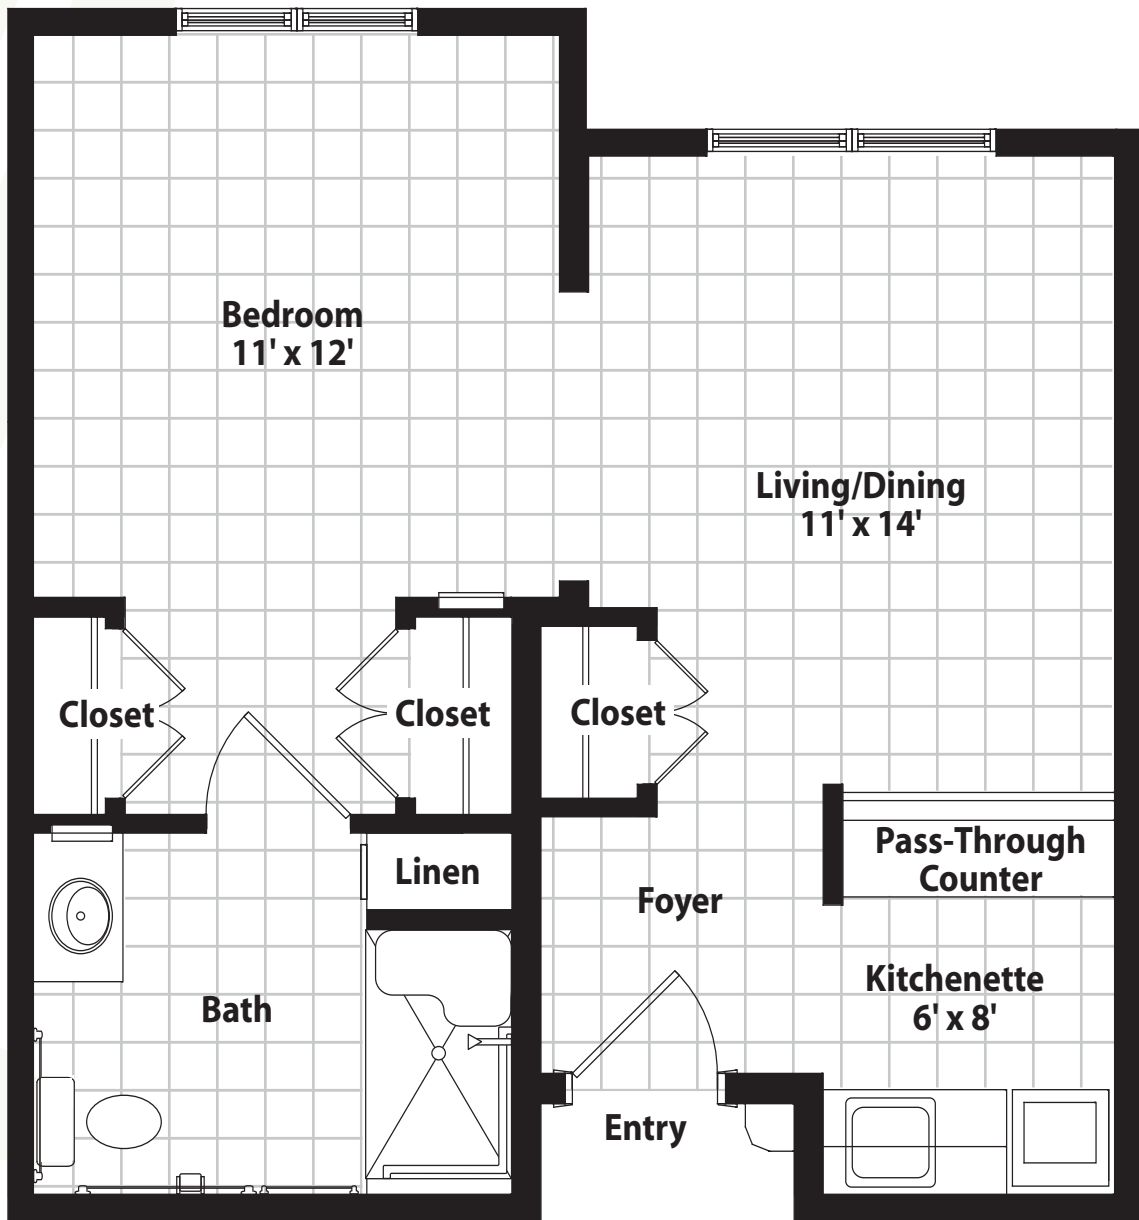

## ASSISTED LIVING ALCOVE DELUXE

Actual dimensions may vary slightly.

Scale: 1/4"=1'