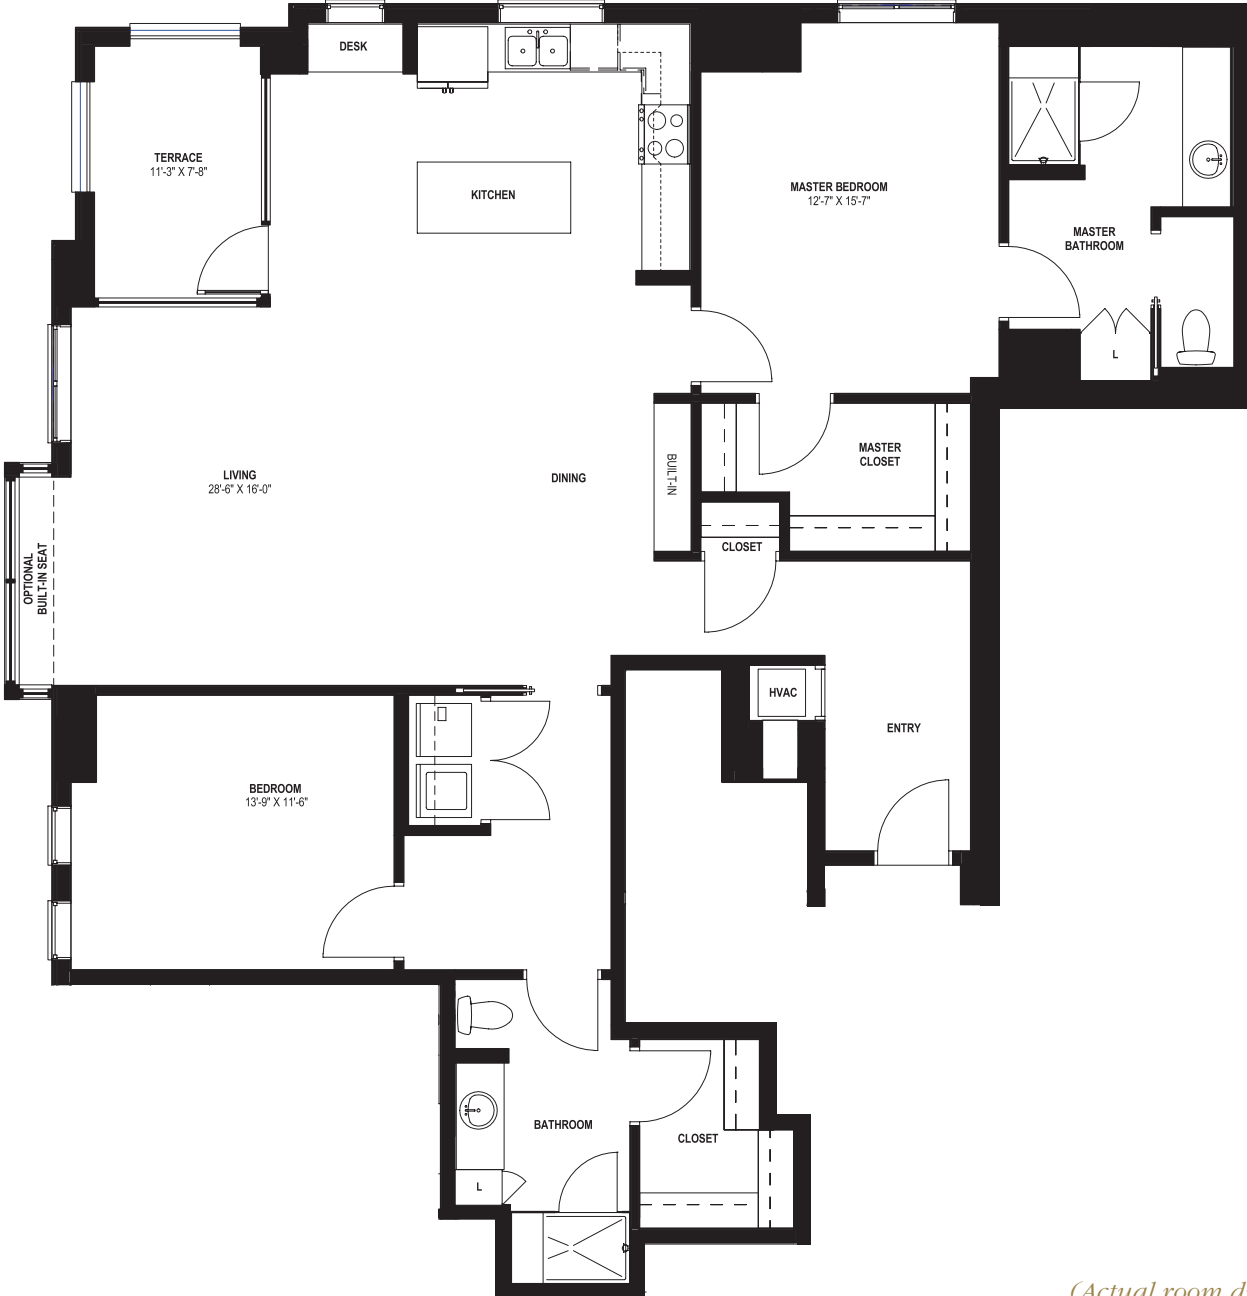

WINCHESTER TOWER CLASSIC

2BR/2BA | 1,600 sqft.

(Actual room dimensions may vary slightly.)