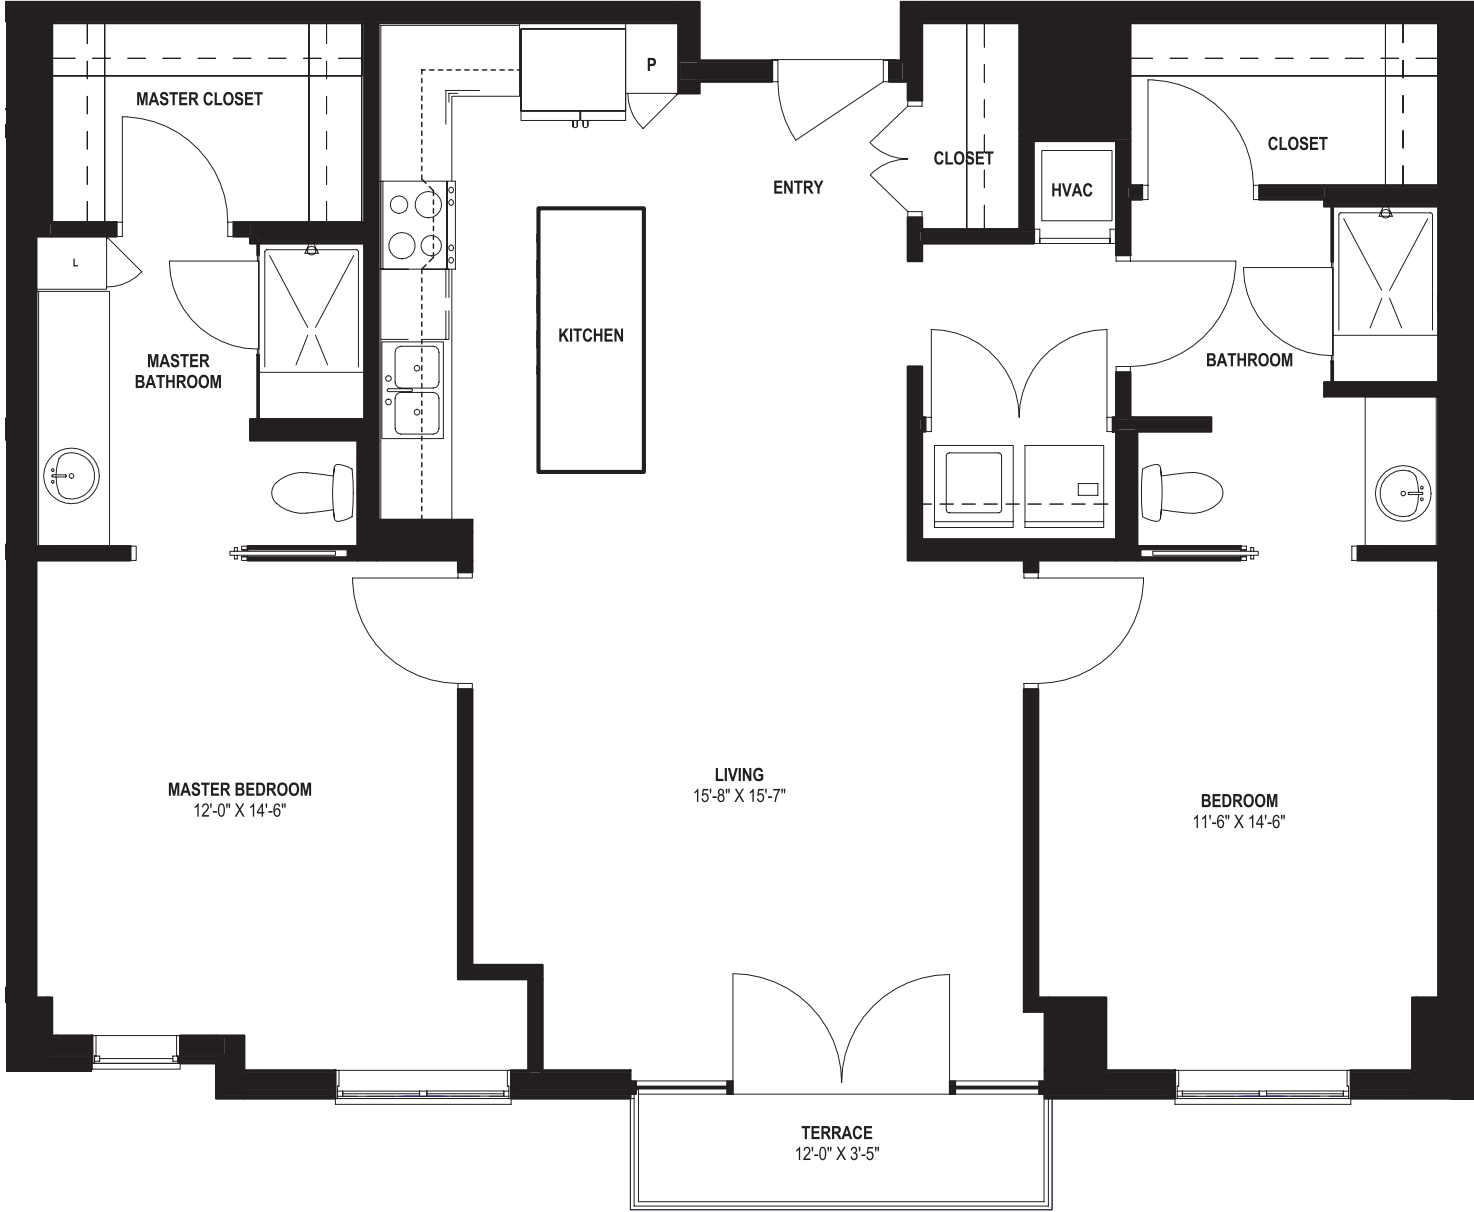

WINCHESTER TOWER SPECIAL

2BR/2BA | 1,160 SQFT.

(Actual room dimensions may vary slightly.)